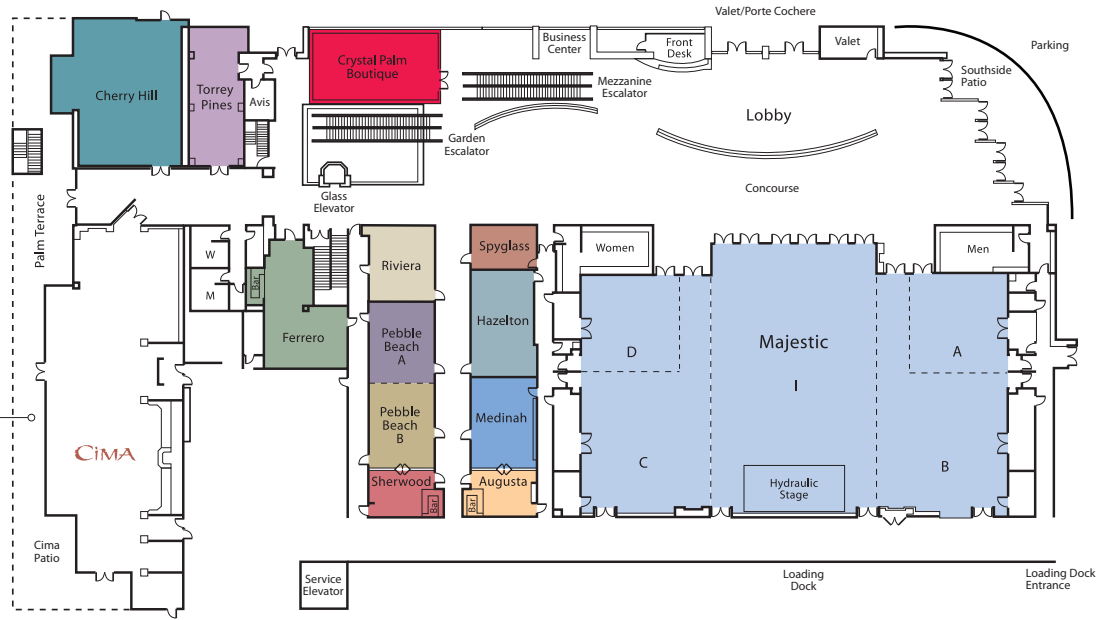

St. Andrew's
Station

Parking

Resort

RED Restaurant & Bar

Putting
Green

Breeze Way

Driving
Range

Garden
Level
(Golf)
Parking

Putting
Green

Temple Avenue

To the 60
Freeway

One Industry
Hills Parkway
(Main Entrance)

Azusa Avenue

To the 10
Freeway

- MEZZANINE LEVEL -

★ Elevators to guest room floors

- LOBBY LEVEL -

- GARDEN LEVEL -