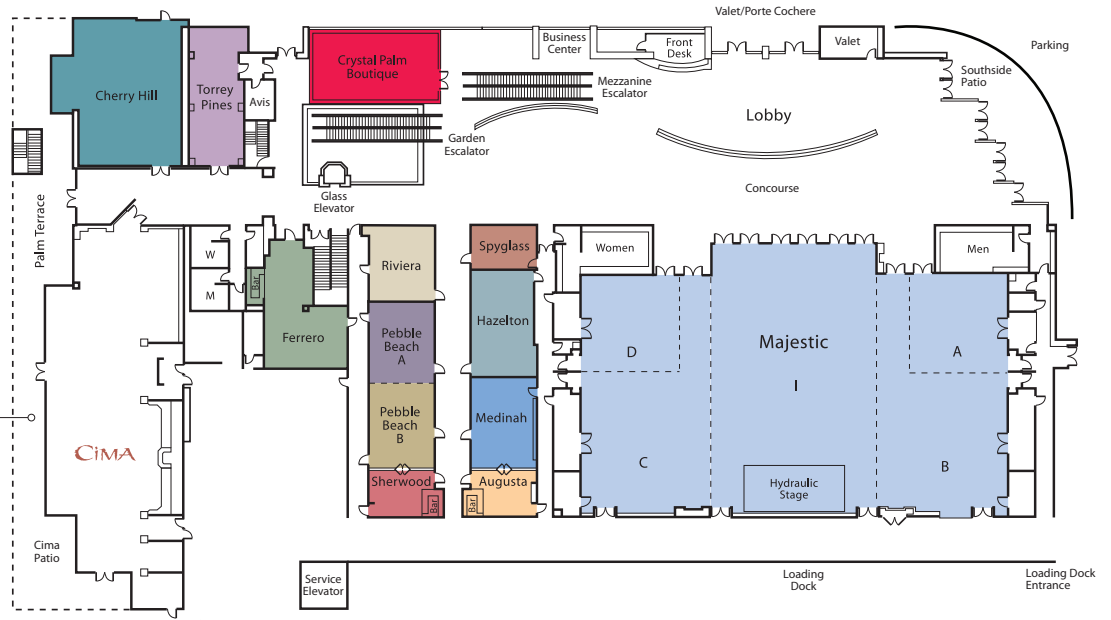

St. Andrew's Station

Parking

**Resort**

RED Restaurant & Bar

Putting Green

Breeze Way

Driving Range

Garden Level (Golf) Parking

Putting Green

Temple Avenue

To the 60 Freeway

One Industry Hills Parkway (Main Entrance)

Azusa Avenue

To the 10 Freeway

- MEZZANINE LEVEL -

★ Elevators to guest room floors

- LOBBY LEVEL -

- GARDEN LEVEL -